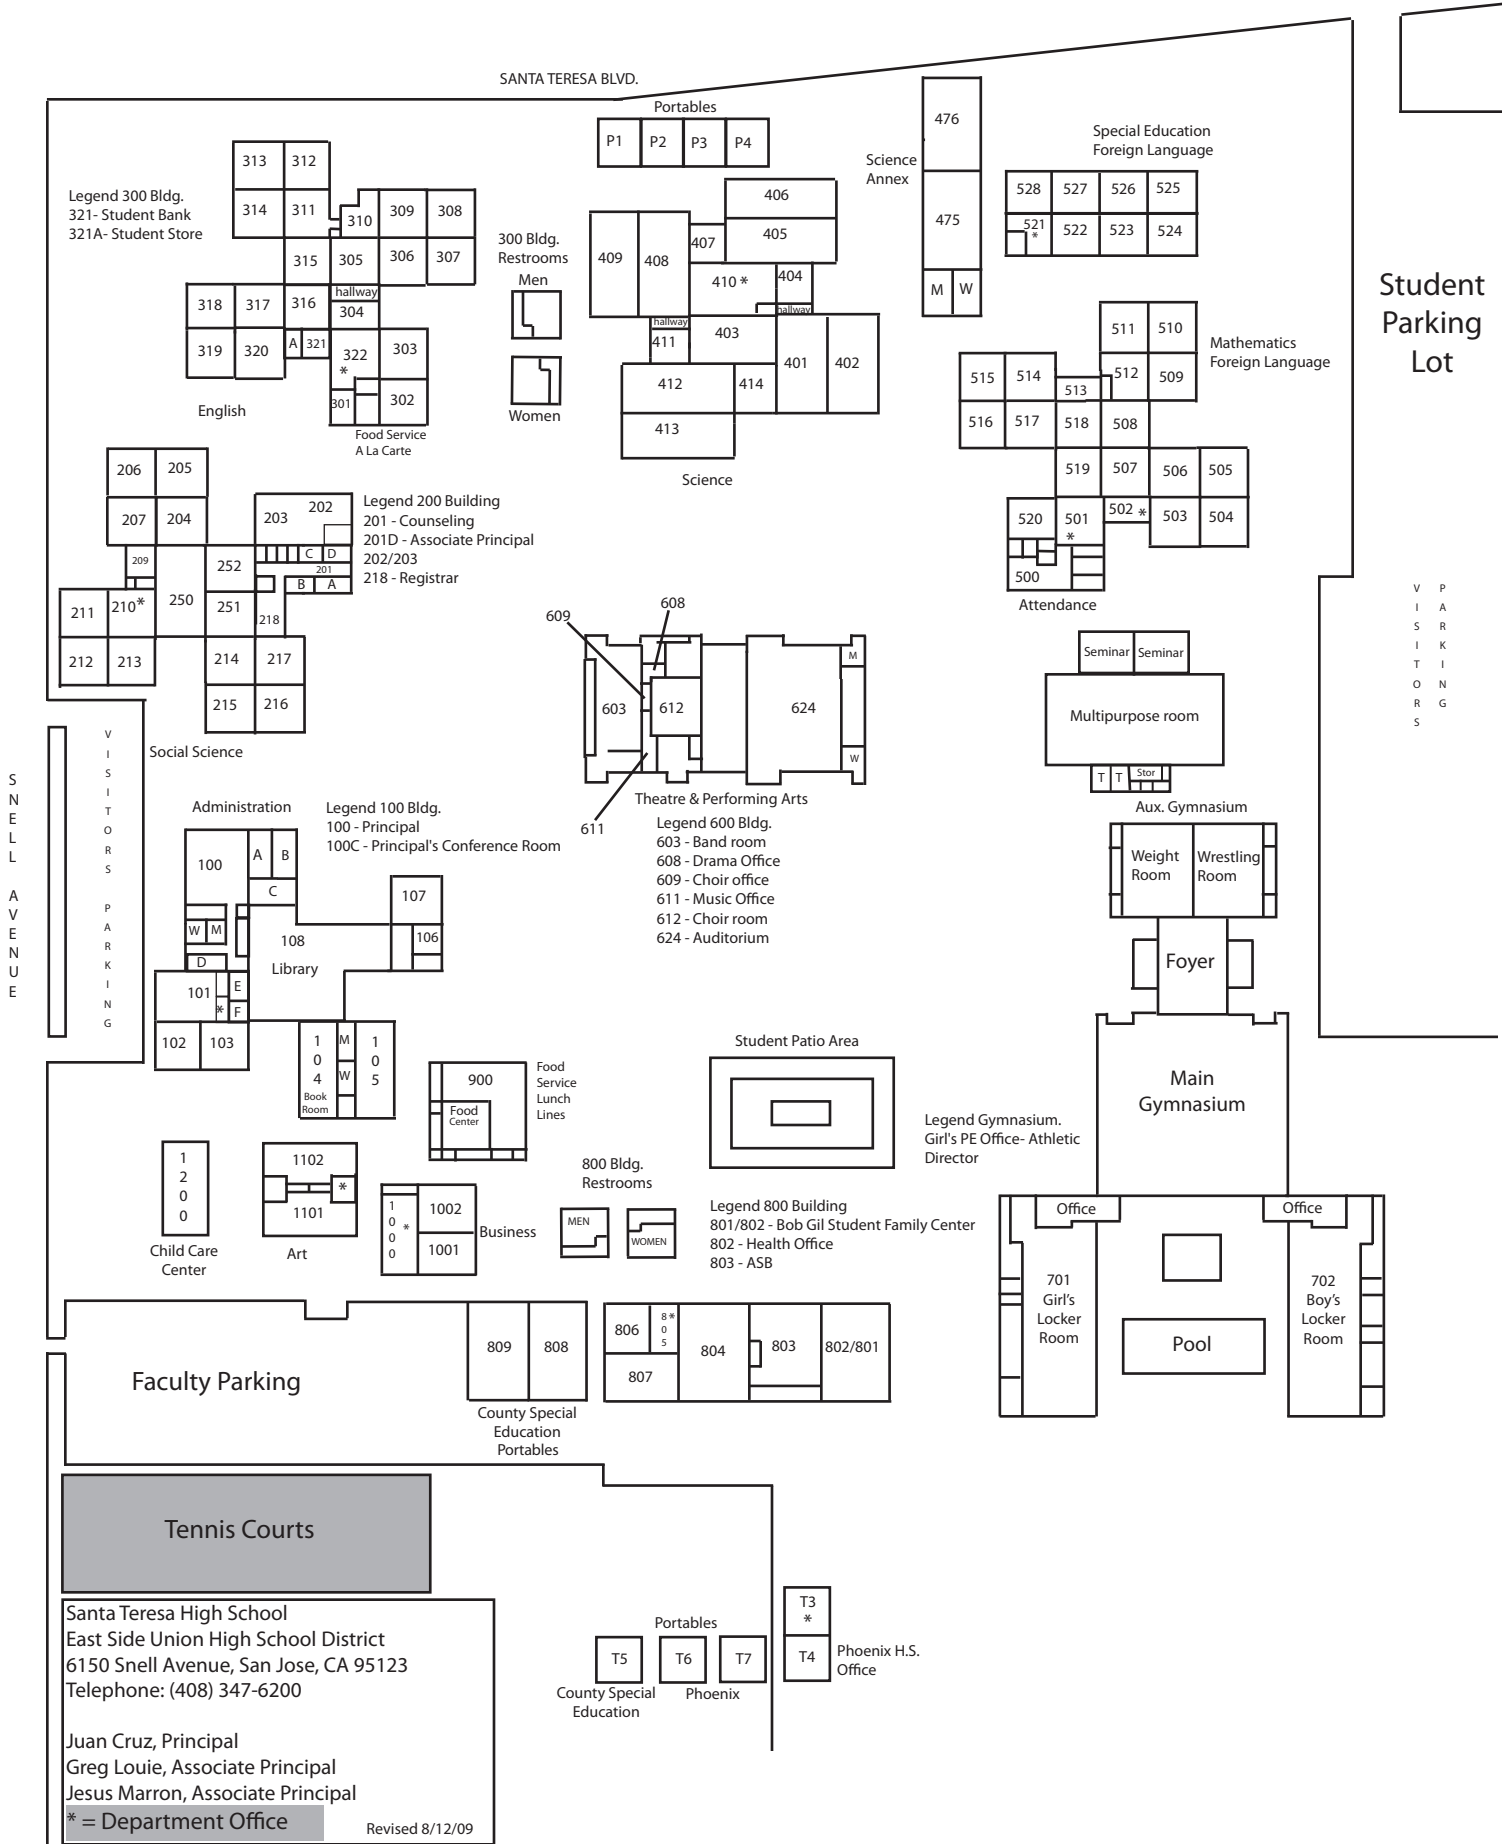

SANTA TERESA HIGH SCHOOL

Santa Teresa High School
 East Side Union High School District
 6150 Snell Avenue, San Jose, CA 95123
 Telephone: (408) 347-6200

Juan Cruz, Principal
 Greg Louie, Associate Principal
 Jesus Marron, Associate Principal