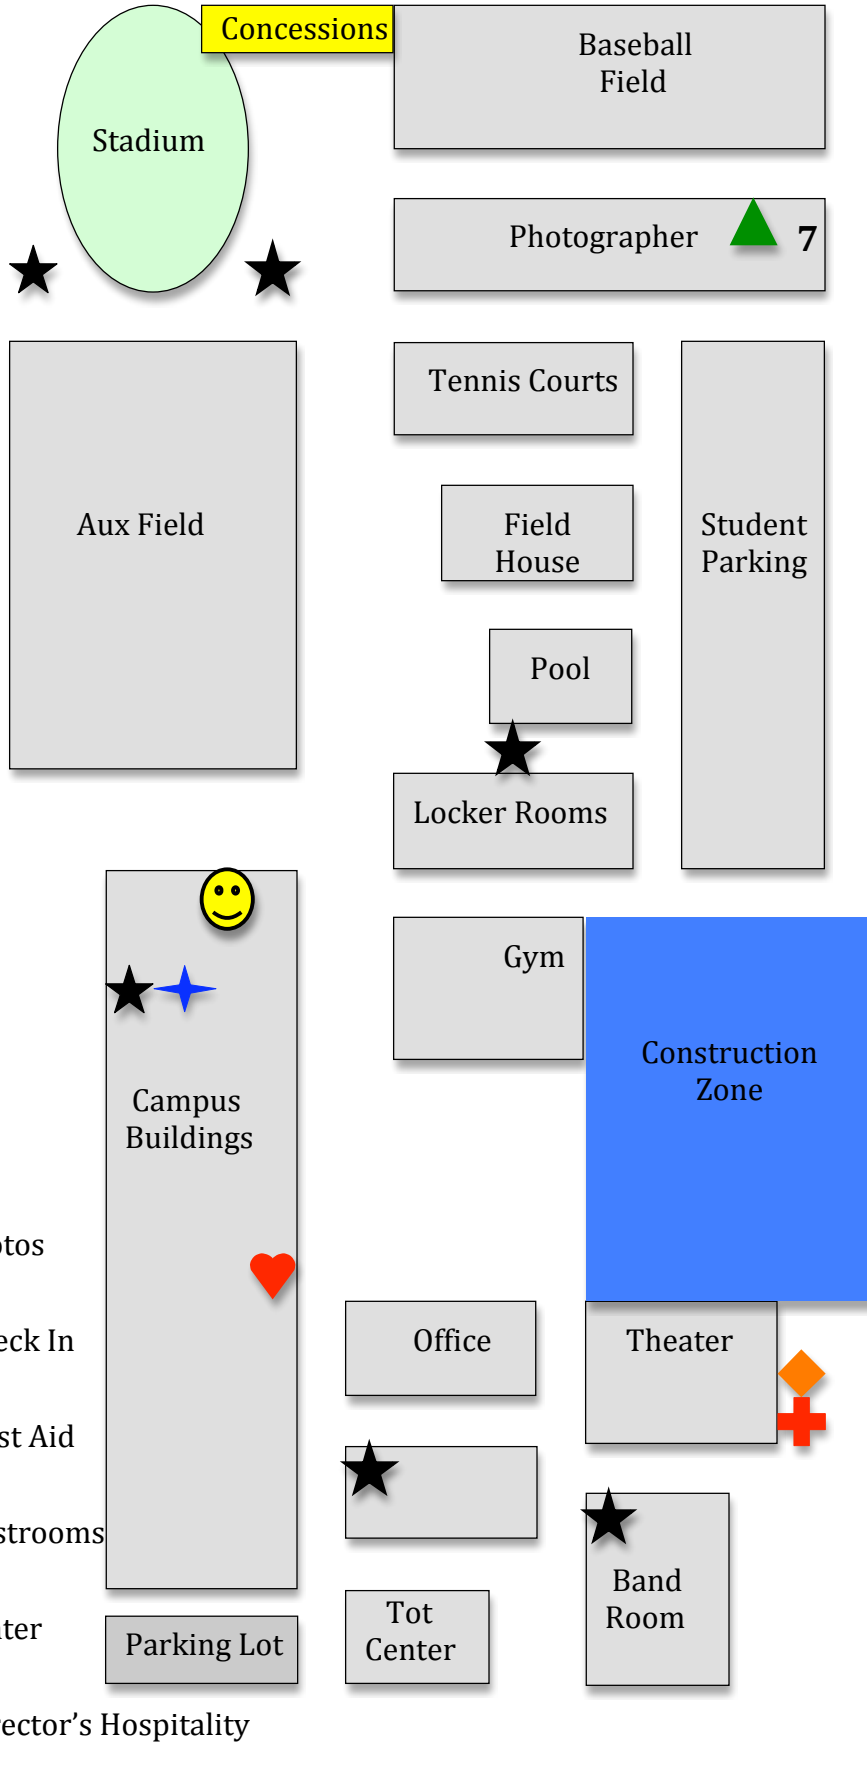

TOB PARADE MAP

=Photos

= Check In

= First Aid

= Restrooms

= Water

= Director's Hospitality

1
Staging Area

2
Step Off

F
i
n
c
h
A
v
e

3
Warm Up

4
Quiet Zone

Perc
Comp
6

Judges Grand Stand